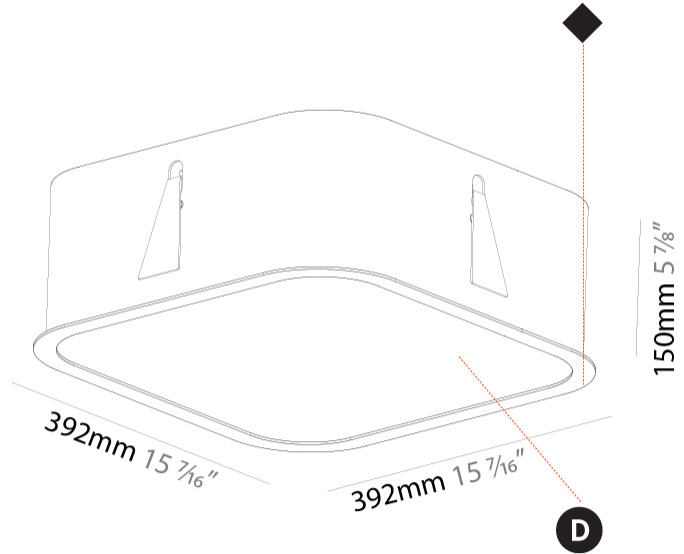

PHYSICAL

Shape: Square
Length (mm): 392
Length (in): 15 7/16
Width (mm): 392
Width (in): 15 7/16
Height (mm): 150
Height (in): 5 7/8
Ceiling Thickness (mm): 10 / 12.5 / 15 / 25
Ceiling Thickness (in): 3/8 or 1/2 or 9/16 or 1
Min. Recessing Depth (mm): 160
Min. Recessing Depth (in): 6 5/16
Light Distribution: Direct
Weight (kg): 4.341
Weight (lbs): 9.57
Diffuser: PMMA - Opal or Micro-Prism
Fixture Finish: SSR / BKV / CWI / CRY / HAB / UFT / ITA / RUA / FTG / MYG / LOD / PUS / FRO / FUP / KIA / POP / BLS / SPG / MEY / GOH / GUM / CHC / COM / ABZ / JAG / OBR / MOS / ROR
Fixture Material: Extruded Aluminum / Steel
Cut-out Measurements: 375mm / 14 3/4" x 375mm / 14 3/4"

ELECTRICAL

Lamp Type: LED (Zhaga Standard)
Input Wattage (W): 13.2
Total Output Wattage (W): 12
Dimming: Non-Dimmable
Driver Included: Yes
Driver Location: Integrated
Driver Type: Constant Current - Universal
Driver Class: Class 2
Input Voltage (V): 120 - 277
Constant Current (MA): 350
Upon Request: (Not included - see components) Integral: 0-10Vdc dimming / Phase dimming 120Vac only

LED

Color Temperature (°K): 3000 / 3500 / 4000
Max. Delivered Lumen (lm): 1380 / 1401 / 1430
CRI: >80 CRI
Efficiency (%): 0.827
Lamp Life (hrs): 50000

OPTICAL

RATINGS AND CERTIFICATIONS

Certified By: Certified for North American Standards
IP rating: IP20